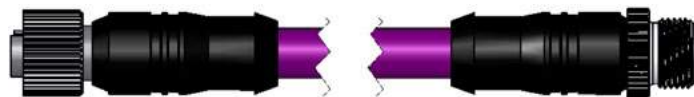

Profibus-DP Series

N

Profibus-DP Male Cordsets					
Connector Body Style	Part Number	Cables	Features	Color Code	Male Faceview
	PBEC-3MP-**	Purple PVC PLTC/AWM With Foil Shield 2 X 22 AWG 300V, 4A -40°C to +80°C 8.6mm OD	Industry Standard PVC Foil Shield	1. N/C 2. Green (TxD) 3. N/C 4. Red (RxD) 5. Shield	M12 x 1

Profibus-DP Female Cordsets					
Connector Body Style	Part Number	Cables	Features	Color Code	Female Faceview
	PBEC-3FP-**	Purple PVC PLTC/AWM With Foil Shield 2 X 22 AWG 300V, 4A -40°C to +80°C 8.6mm OD	Industry Standard PVC Foil Shield	1. N/C 2. Green (TxD) 3. N/C 4. Red (RxD) 5. Shield	M12 x 1
	PBEC-3FP-**-R	Purple PVC PLTC/AWM With Foil Shield 2 X 22 AWG 300V, 4A -40°C to +80°C 8.6mm OD	Industry Standard PVC Foil Shield	1. N/C 2. Green (TxD) 3. N/C 4. Red (RxD) 5. Shield	M12 x 1

Male - Female Extension Cables					
Male Faceview	Part Number	Cables	Features	Color Code	Female Faceview
M12 x 1	PBEC-3MFP-**	Purple PVC PLTC/AWM With Foil Shield 2 X 22 AWG 300V, 4A -40°C to +80°C 8.6mm OD	Industry Standard PVC Foil Shield	1. N/C 2. Green (TxD) 3. N/C 4. Red (RxD) 5. Shield	M12 x 1

** Lengths in meters. Standard cable lengths are 1, 2, 4, 5, 6, 10 & 15 meters. Consult factory for other lengths.

Standard coupling nut is nickel plated brass, for stainless steel coupling nut add a "-SS" suffix. (e.g. PBEC-3FP-1M becomes PBEC-3FP-1M-SS)

Male - Female Extension